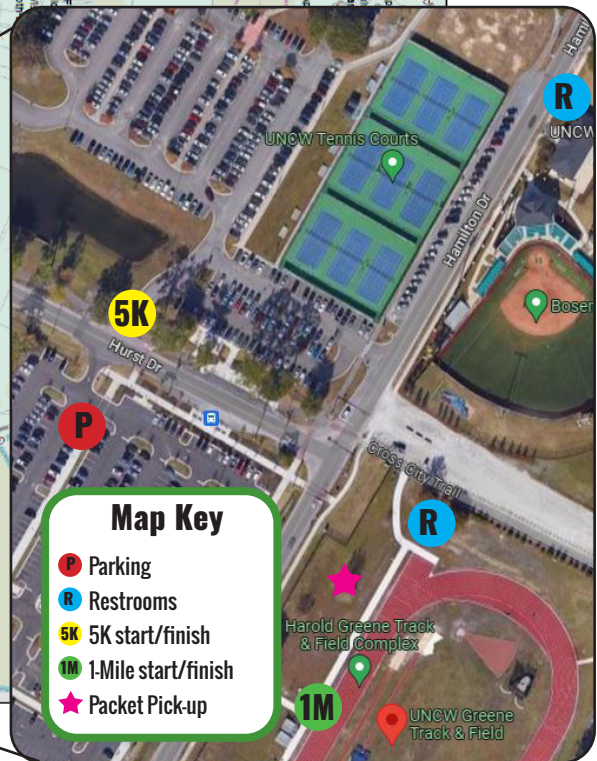

5K Course Map

UNCW Track & Field
 Intersection of Hamilton Drive & Hurst Drive
 Wilmington, NC 28403

Autism Society
 of North Carolina

Coastal NC Run/Walk for Autism

Map Key

- P Parking
- R Restrooms
- 5K 5K start/finish
- 1M 1-Mile start/finish
- ★ Packet Pick-up