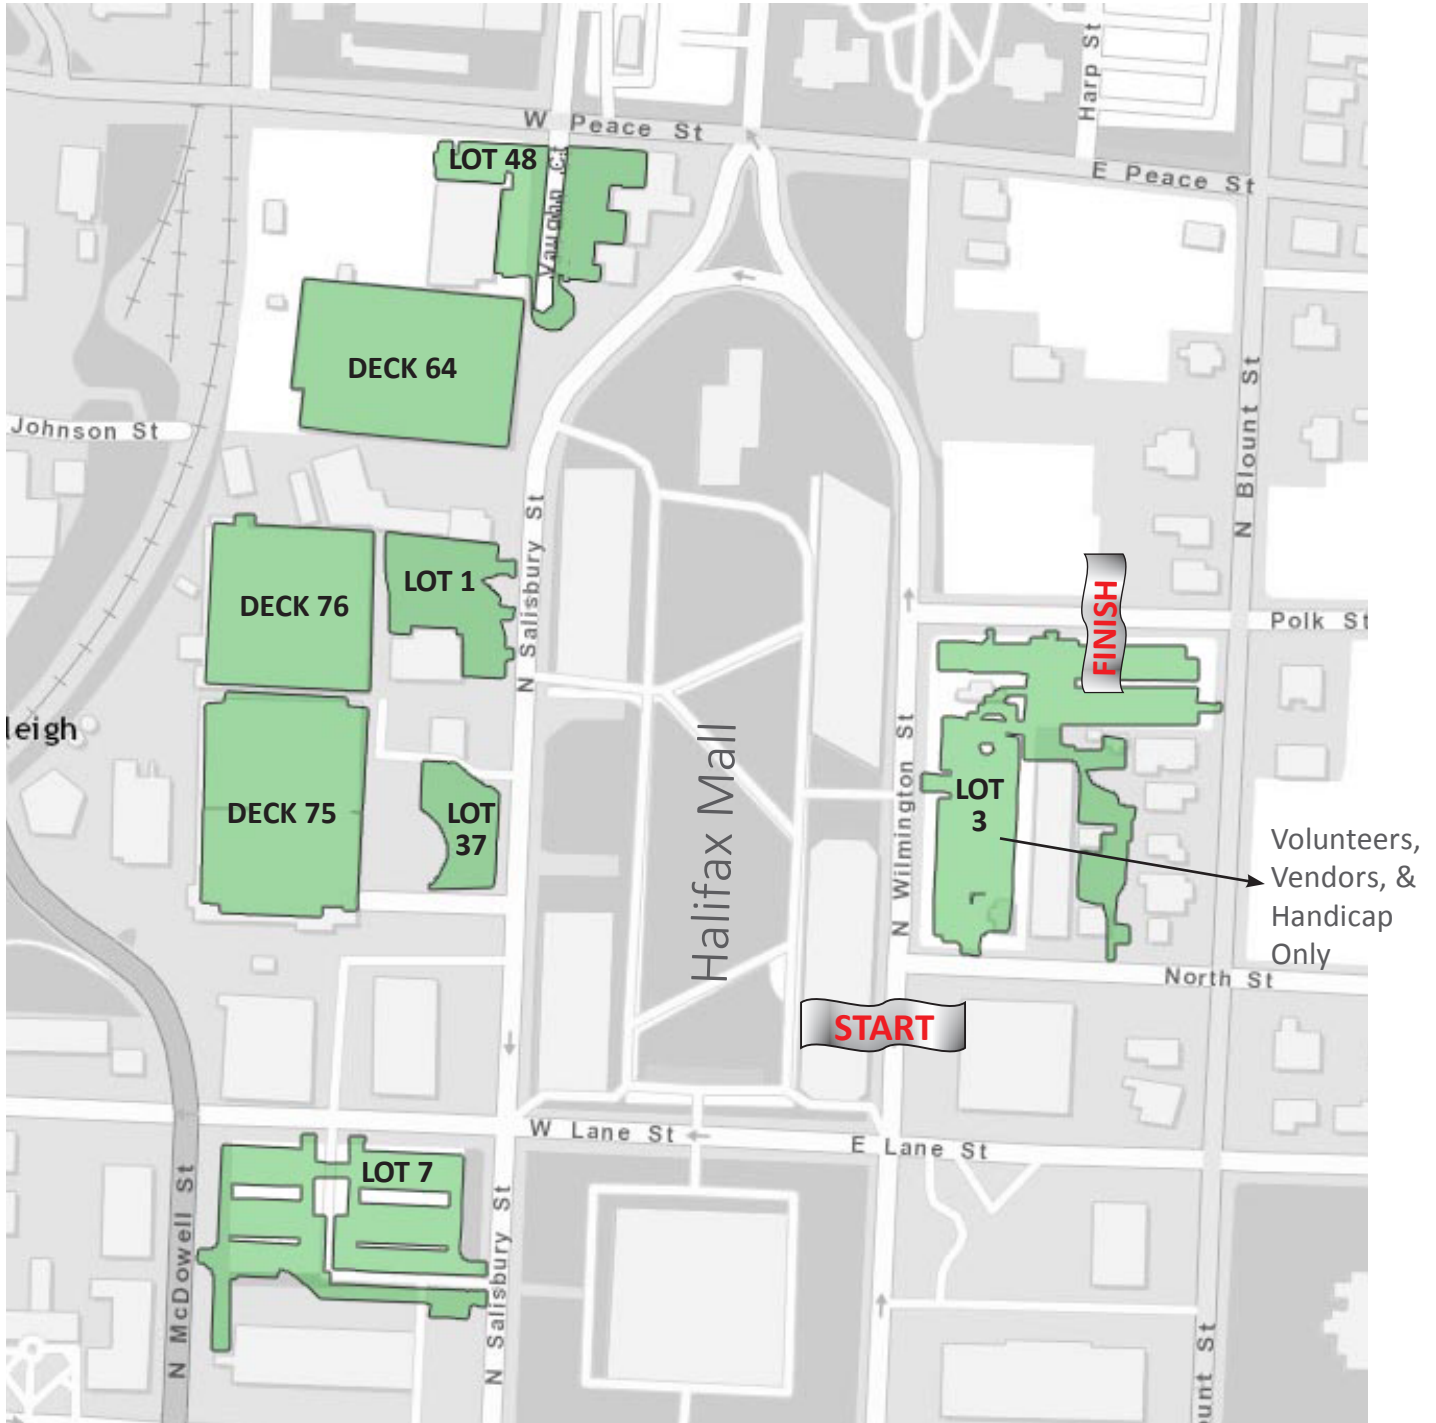

Parking Map

- Lot 48 & Deck 64 are accessed from W. Peace St.
- Lots 1 & 37 and Decks 76 & 75 are accessed off of N. Salisbury St. (one-way street heading south)
- Lot 7 is accessed via W. Lane St. (one-way street heading west)
- Lot 3, is accessed via E. North St.