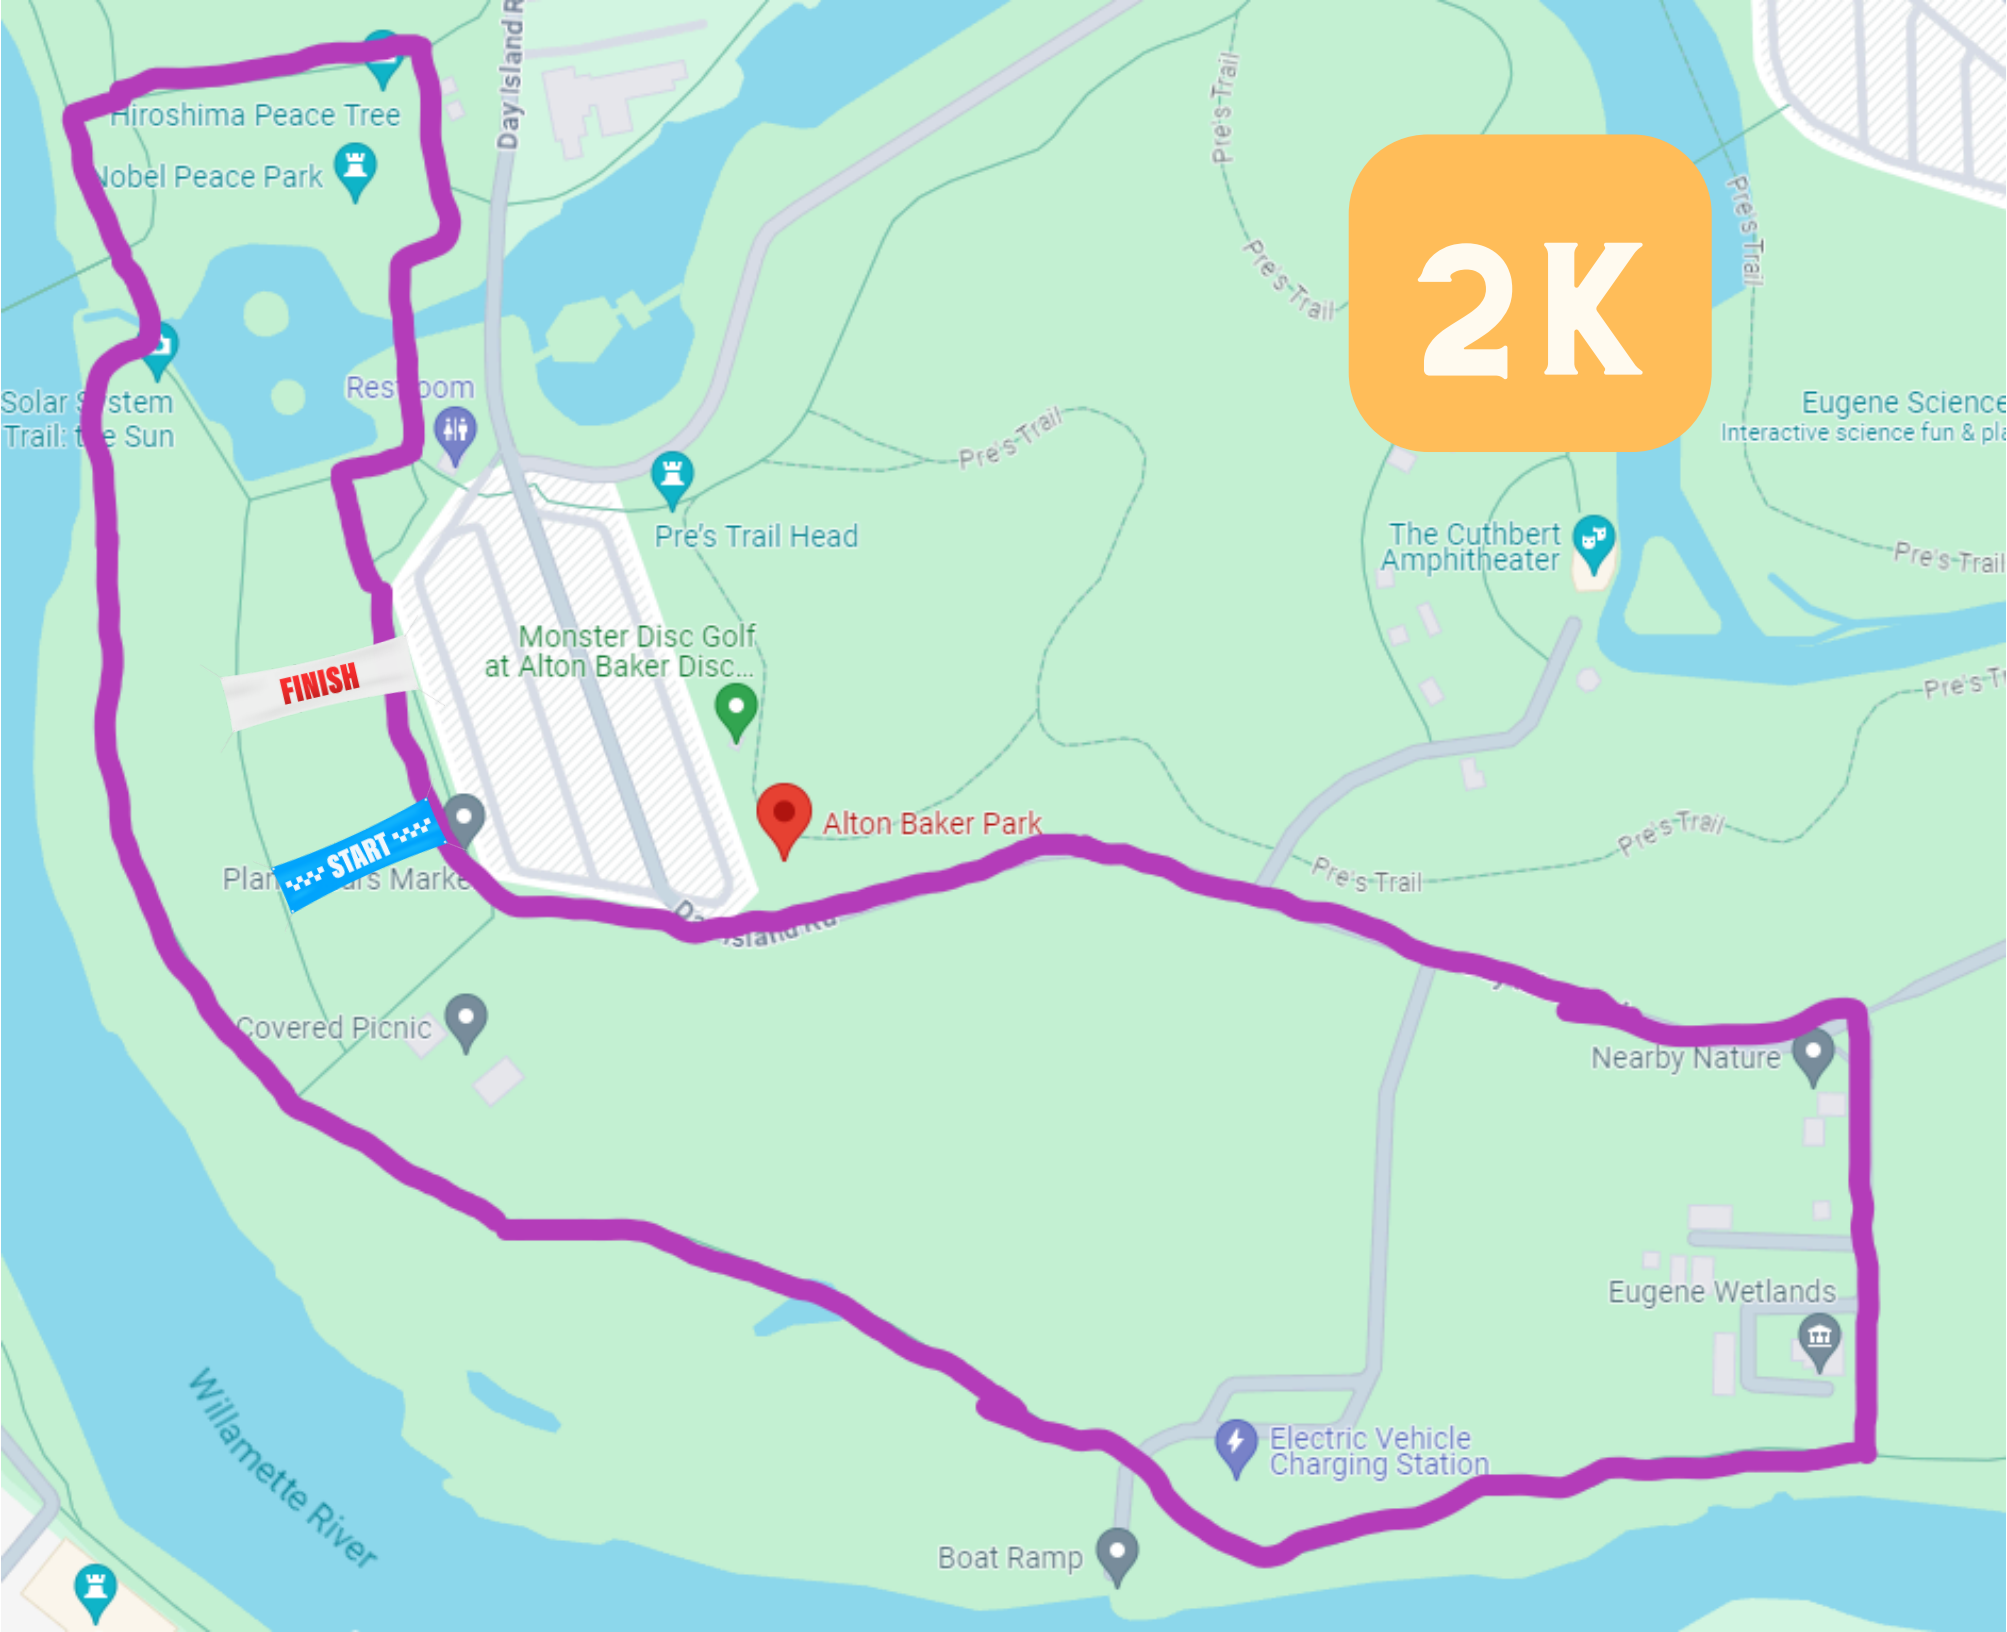

2K

Hiroshima Peace Tree

Nobel Peace Park

Solar System Trail: the Sun

Restroom

Pre's Trail Head

Monster Disc Golf at Alton Baker Disc...

Alton Baker Park

The Cuthbert Amphitheater

Eugene Science Center  
Interactive science fun & play

**FINISH**

**START**

Plan Cars Market

Covered Picnic

Nearby Nature

Eugene Wetlands

Willamette River

Electric Vehicle Charging Station

Boat Ramp