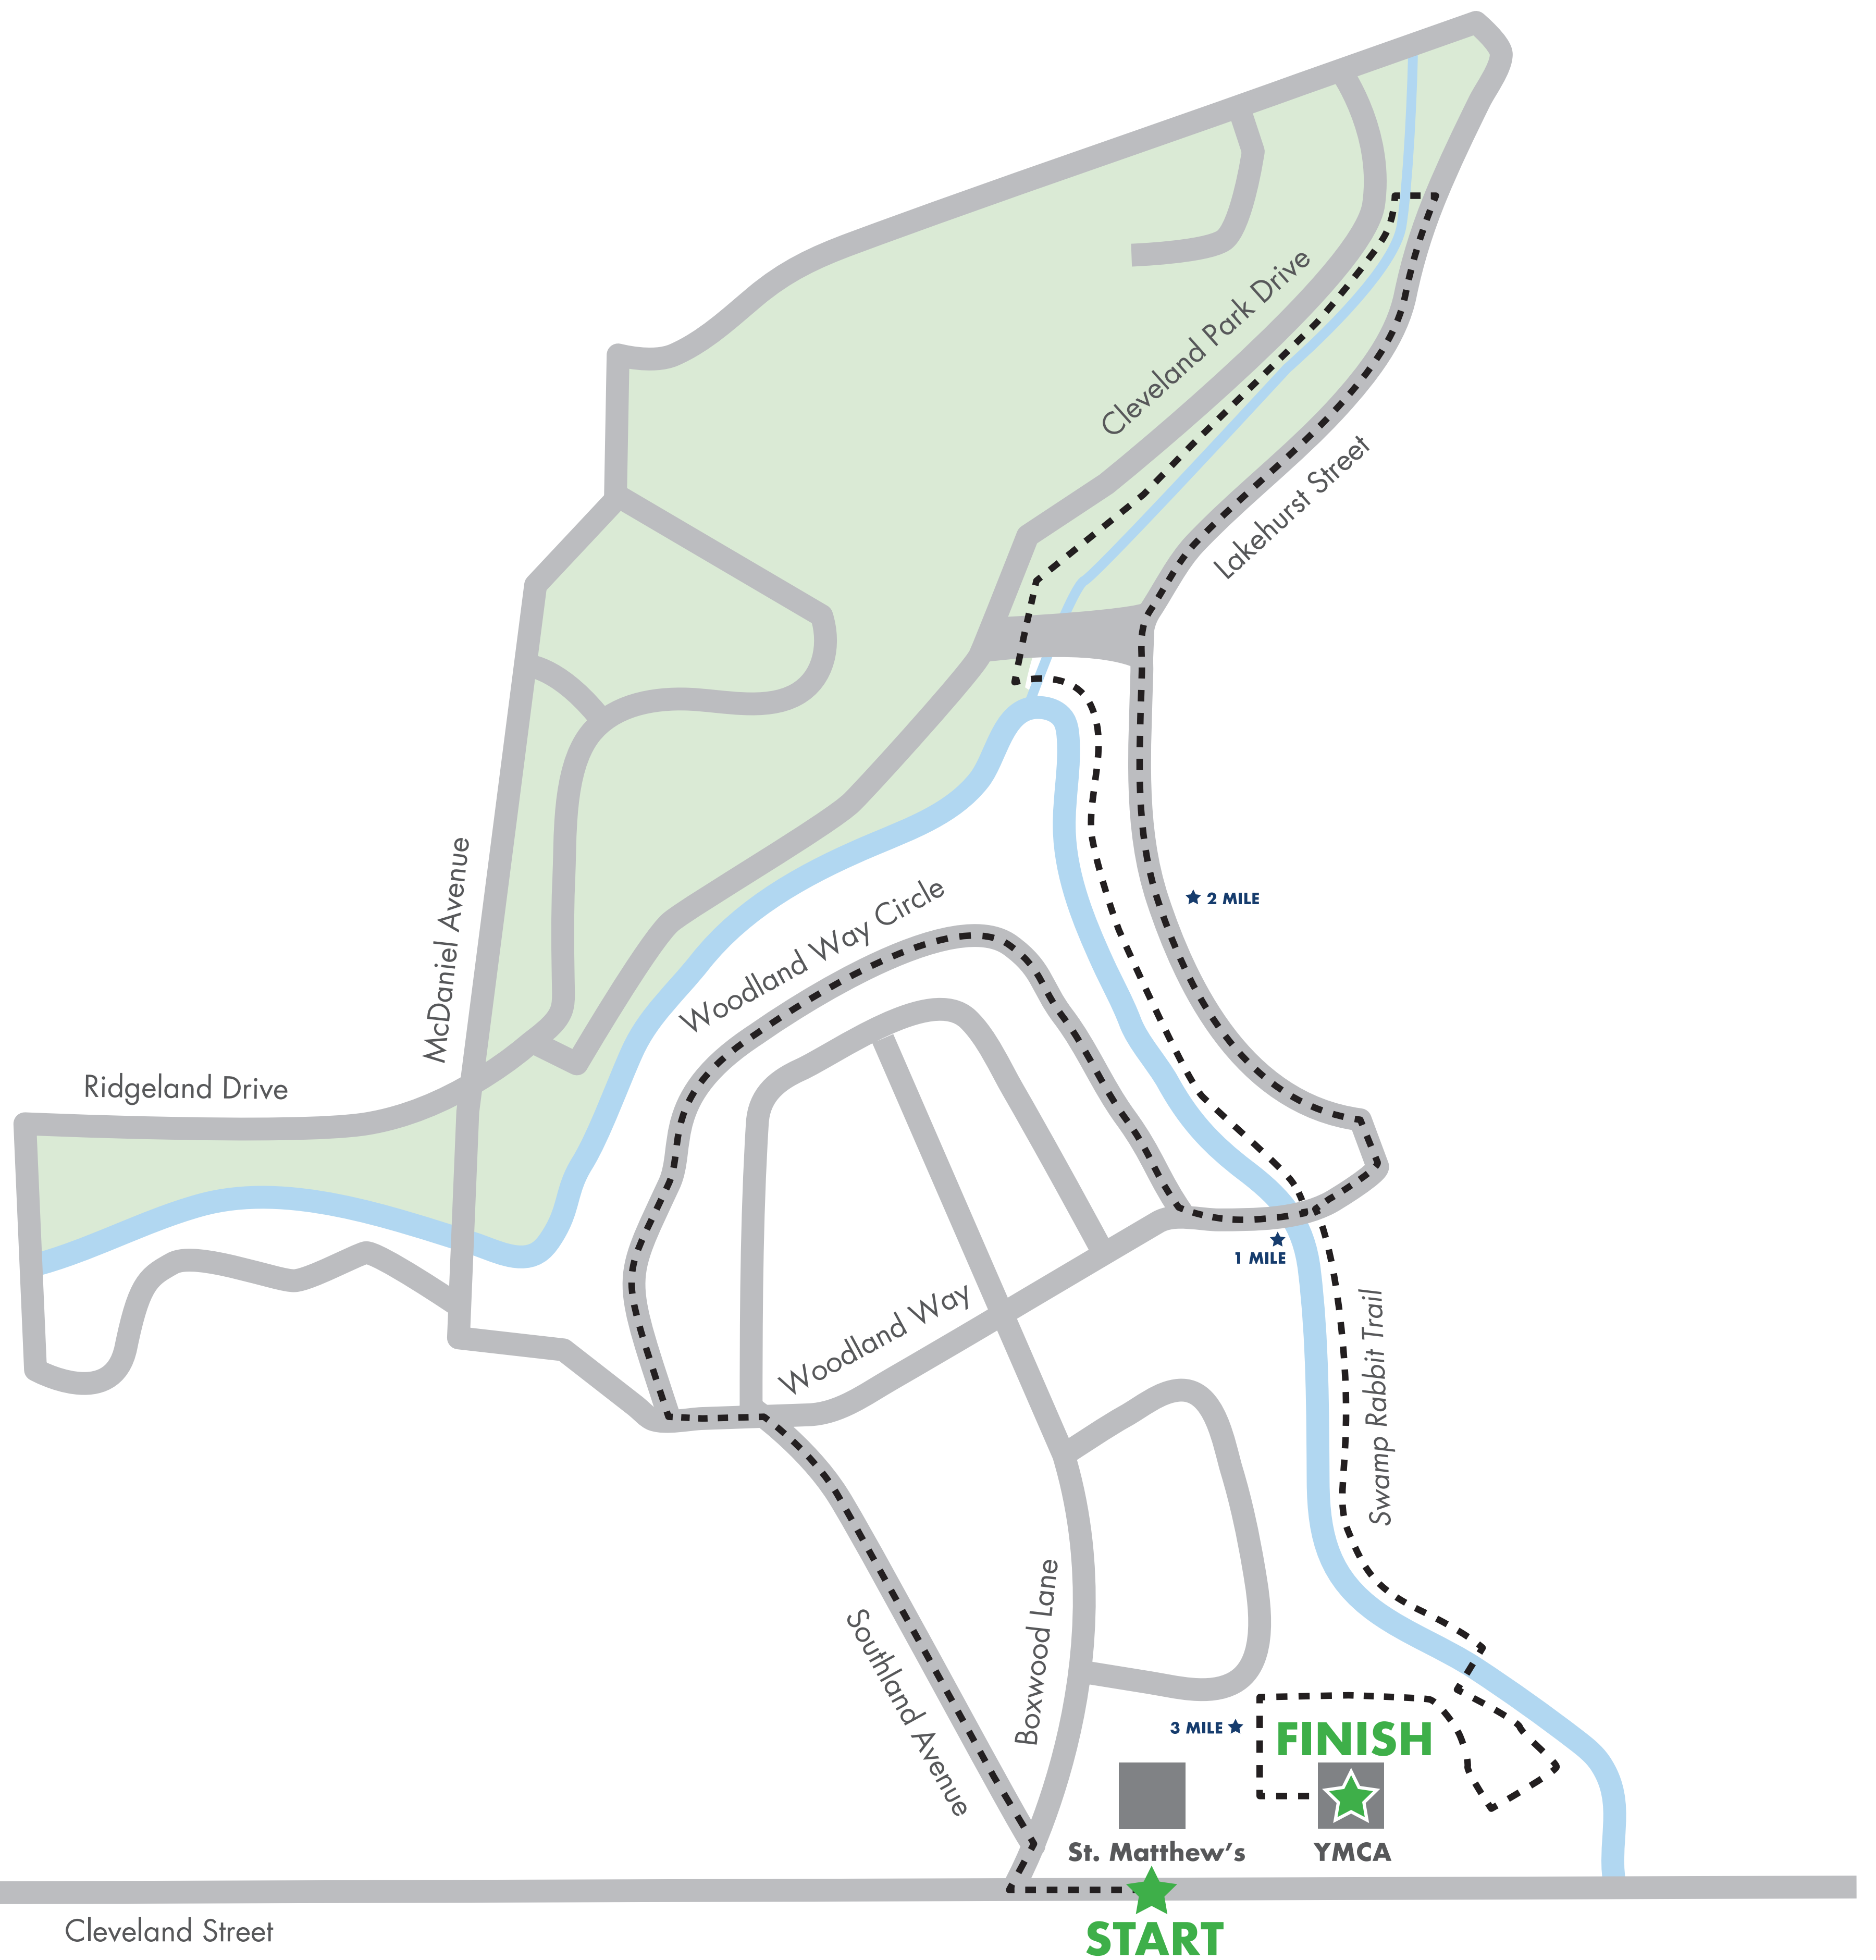

# Run4Life Course Map

5K Run/Walk • 1 Mile Run/Walk • Children's Fun Run

5K RUN/WALK • 1 MI RUN/WALK

## RUN4LIFE

CONTINUING THE CAINE HALTER LEGACY

GREENVILLE HEALTH SYSTEM

[ghs.org](http://ghs.org)

Organizing Partners