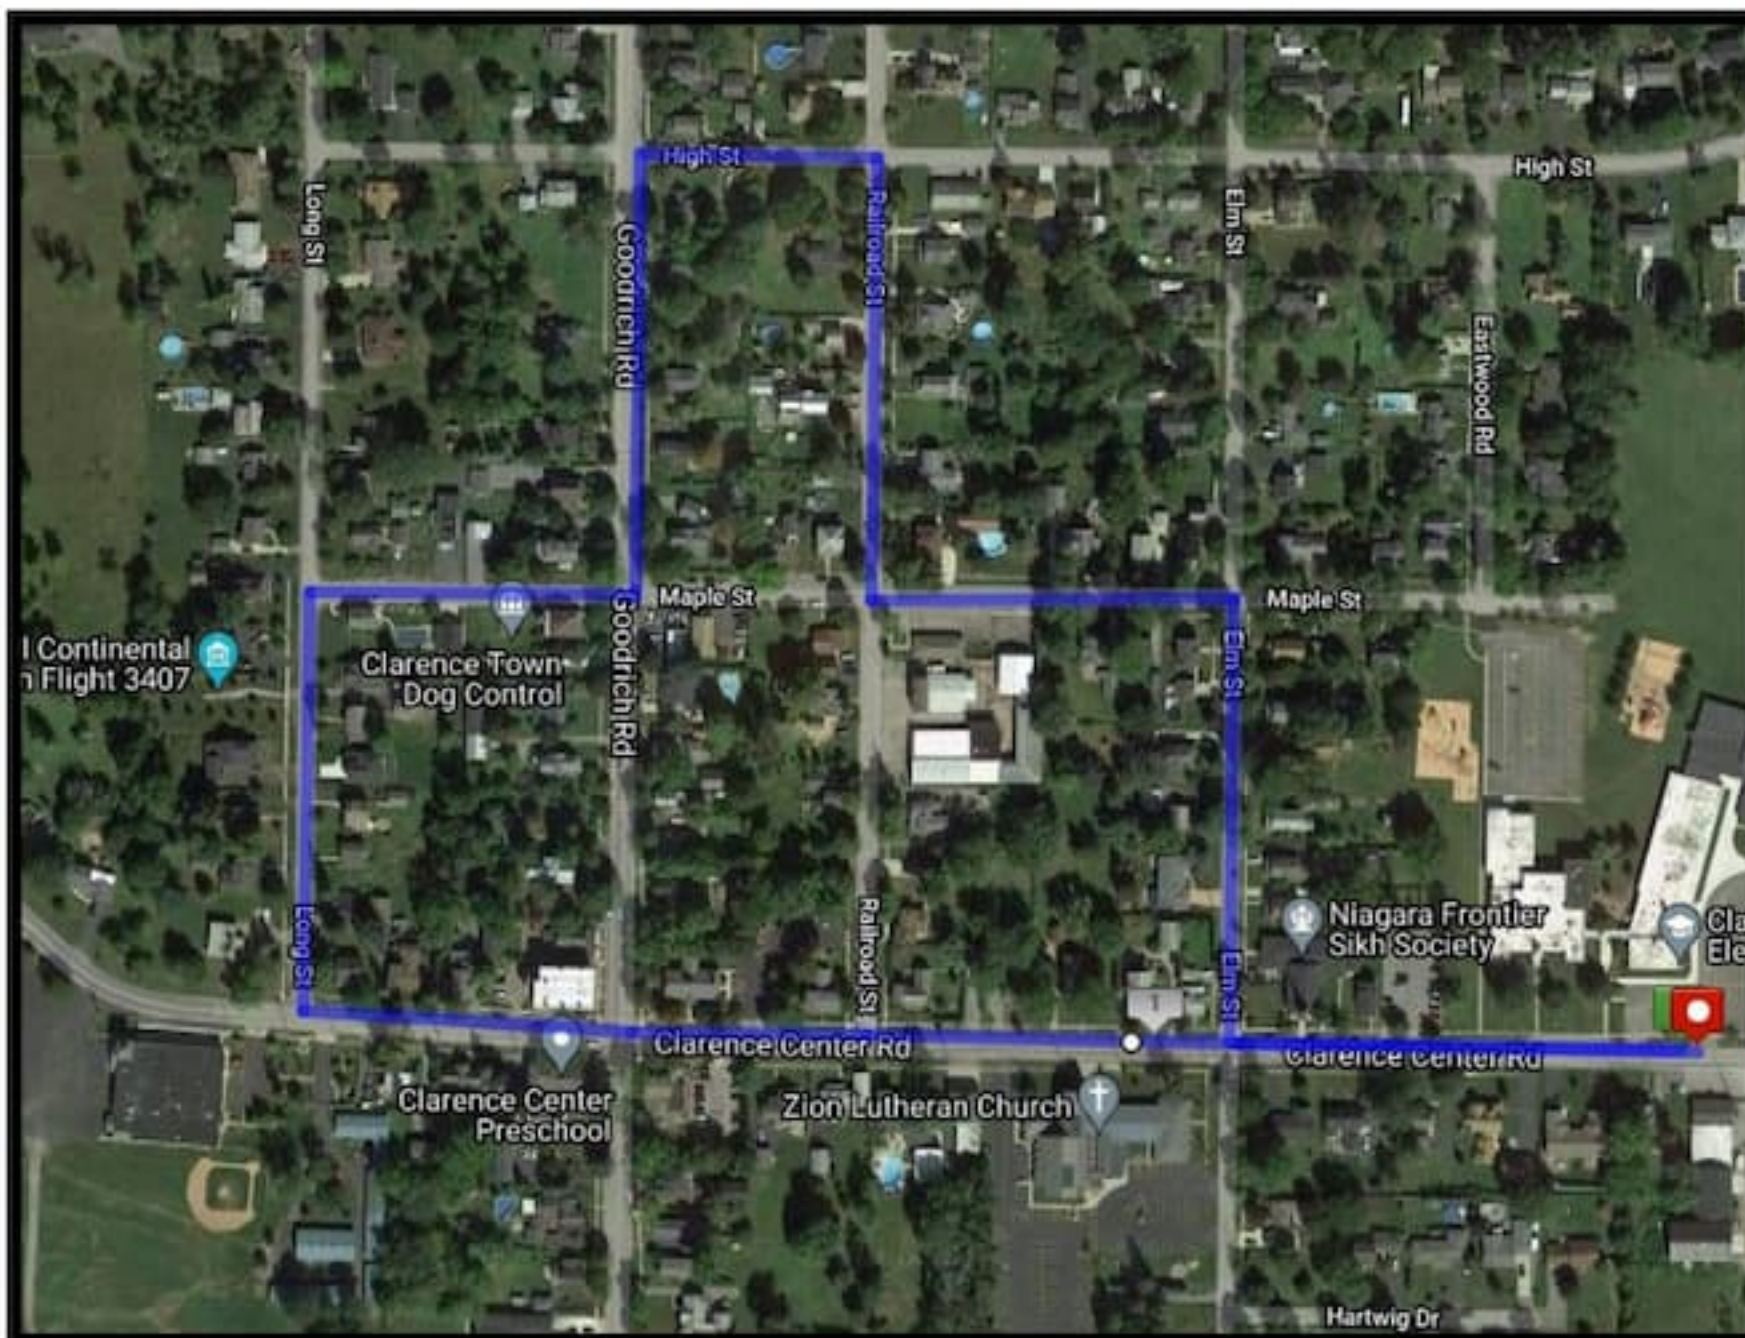

Clarence 1 Mile Route

Presented by,
Wegmans

Start & end at Calarence Elementary School!

(9600 Clarence Center Rd. Clarence Center, NY 14032)

1. Head up Clarence Center Rd. and take a RIGHT on Elm St.

2. Take a LEFT on Maple St.

3. Take a RIGHT on Railroad St.

4. Take a LEFT on High St.

5. Take a LEFT on Goodrich Rd.

6. Take a RIGHT on Maple St.

7. Take a LEFT on Long St.

8. Take a LEFT on Clarence Center Rd.

9. You're back Clarence Elementary!