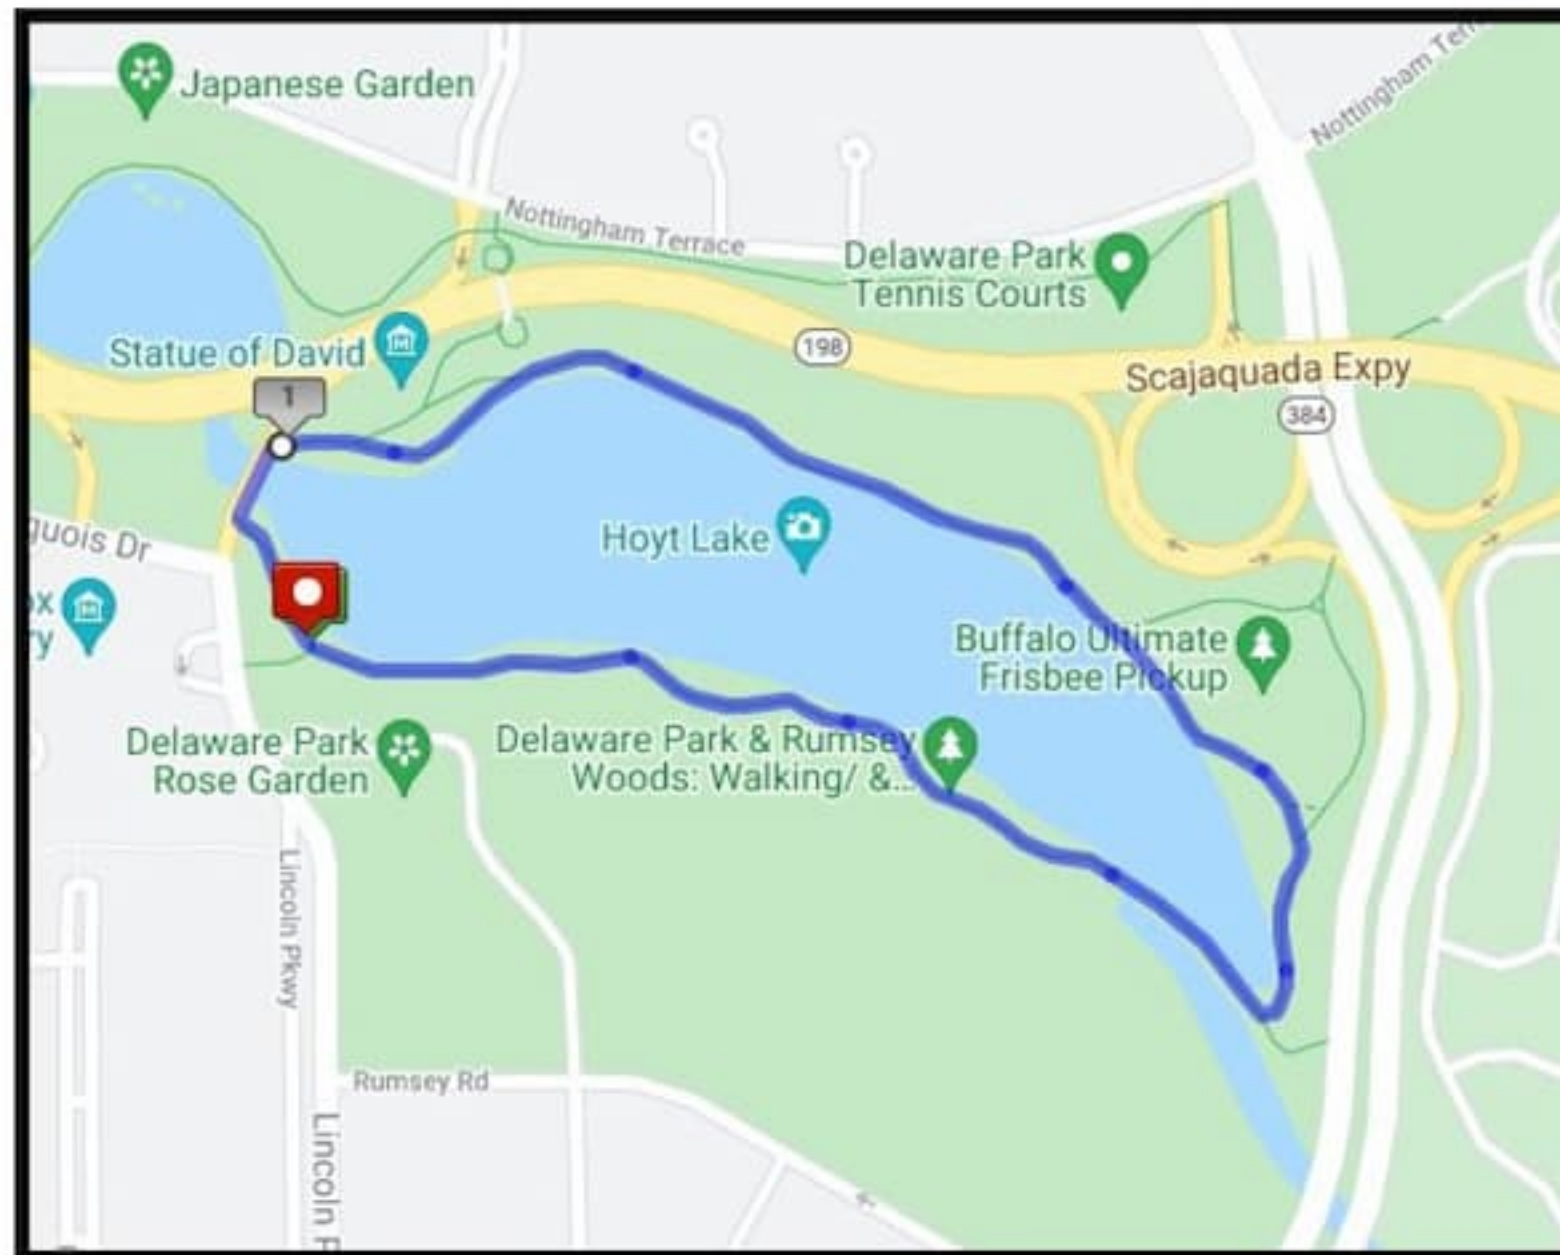

Delaware Park 1 Mile Route

Presented by,
Wegmans

This beautiful 1 mile route takes you all around Hoyt Lake. The perfect walk for a spring day. Check out the Buffalo History Meuseum while you're down there!