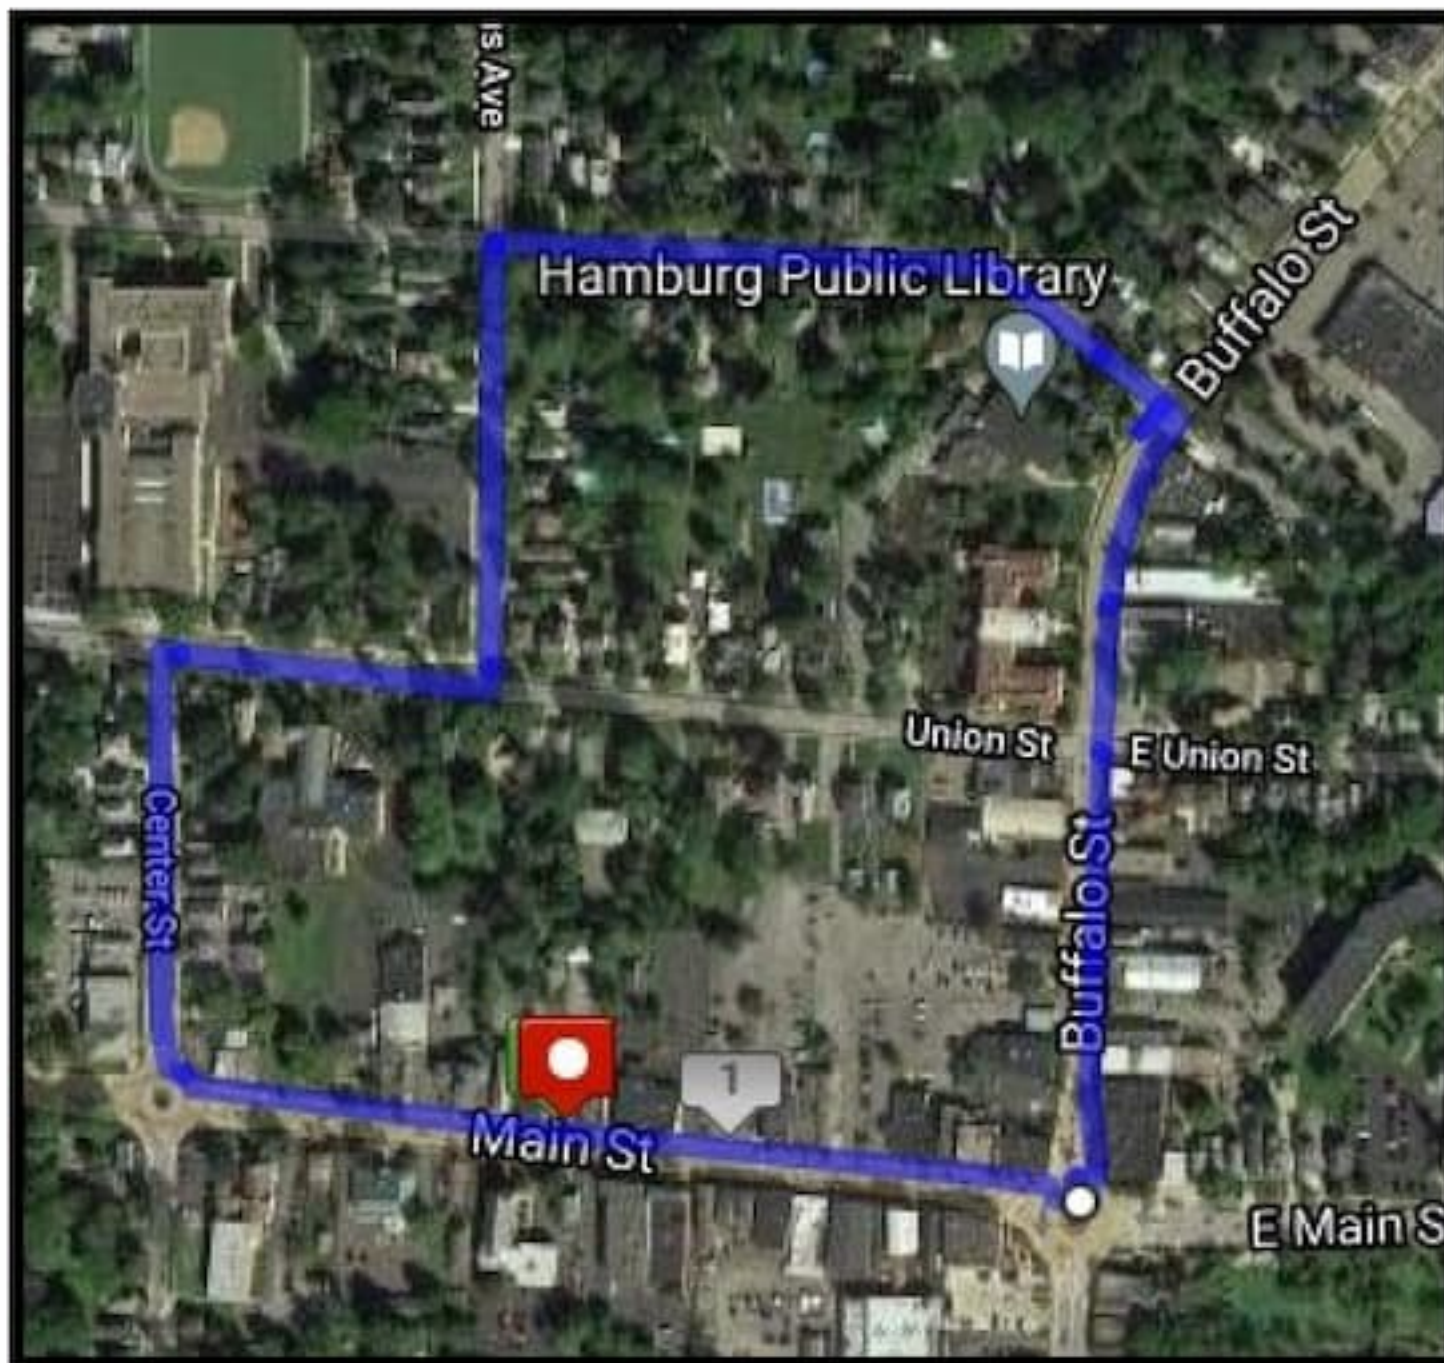

# Hamburg 1 Mile Route

Start and end at the parking lot behind Expressions Floral & Gift Shoppe (59 Main St. Hamburg, NY 14075).

1. Head west on Main St.
2. Turn **RIGHT** on Center St.
3. Turn **RIGHT** on Union St.
4. Turn **LEFT** on Hawkins Ave.
5. Turn **RIGHT** on Pleasant Ave.
6. Turn **RIGHT** on Buffalo St.
7. Turn **RIGHT** on Main St. and you're almost back at where you started.