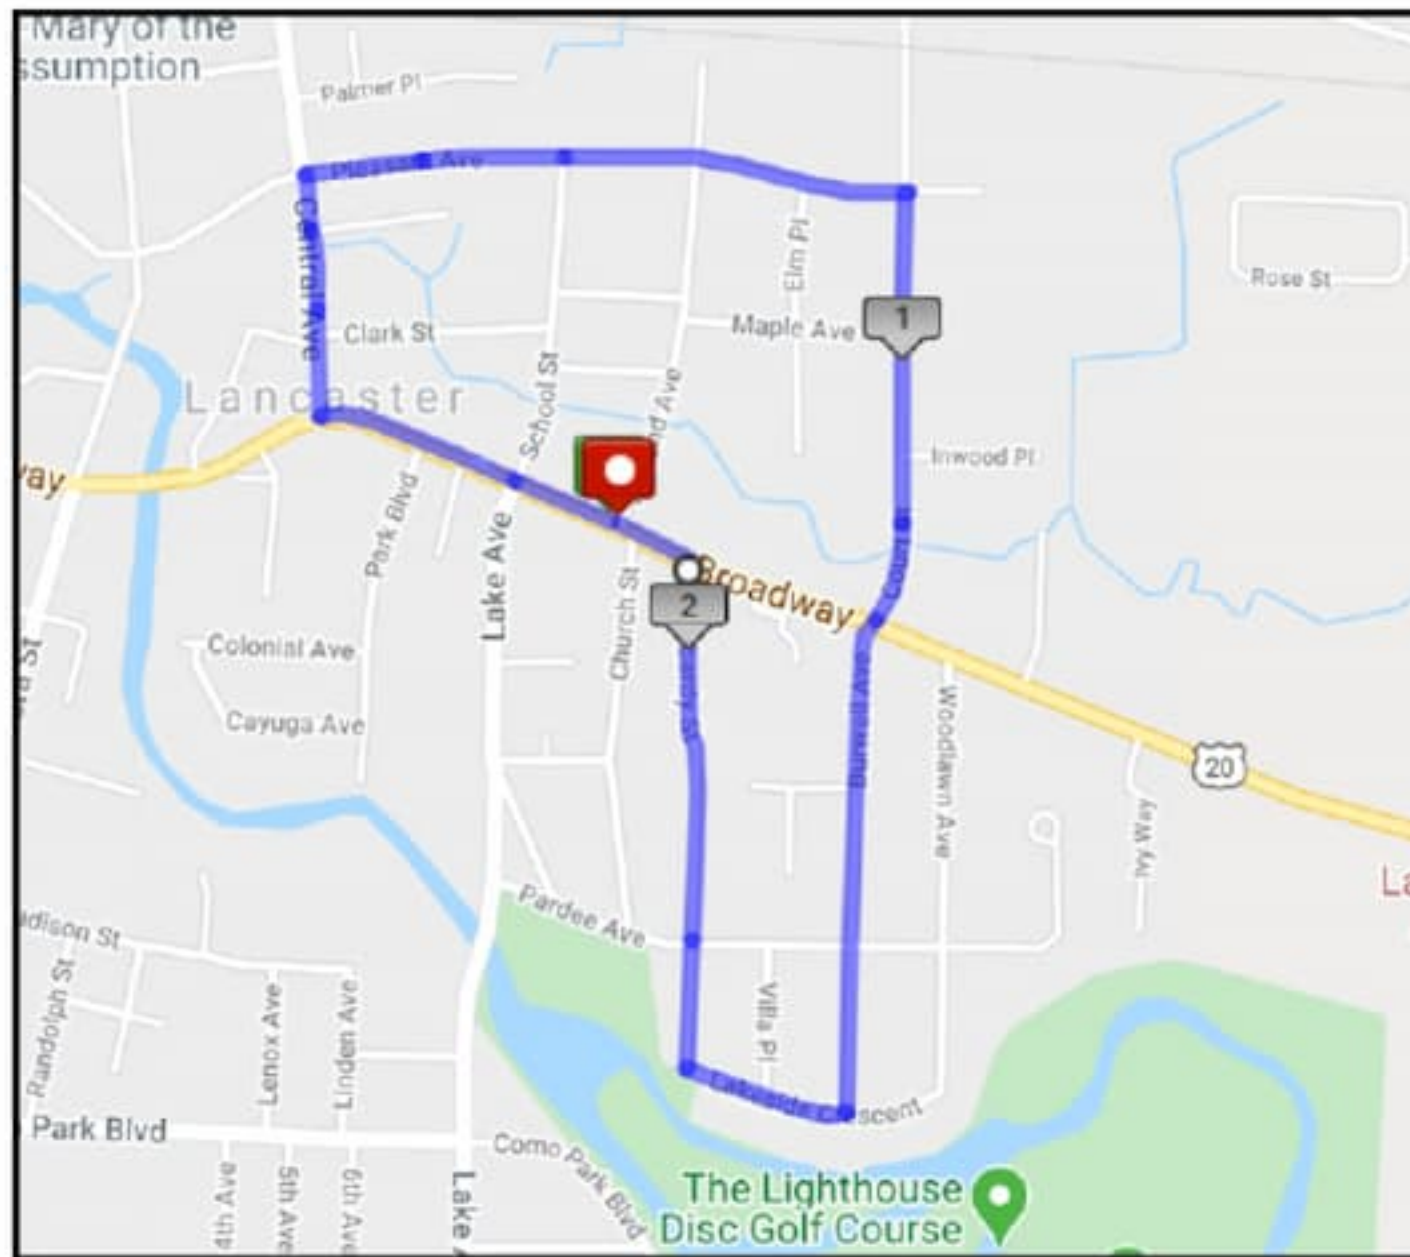

Lancaster 2 Mile Route

Start & End at Frosty's Ice Cream in Lancaster!

- 1. Head RIGHT down Broadway**
- 2. Take a RIGHT on Central Ave.**
- 3. Take a RIGHT on Pleasant Ave.**
- 4. Take a RIGHT Court St.**
- 5. Cross Broadway and continue onto Burwell Ave.**
- 6. Take a RIGHT on Lakeside Crescent**
- 7. Take a RIGHT on Lombardy St.**
- 8. Take a LEFT on Broadway**
- 9. You're back at Frosty's!**