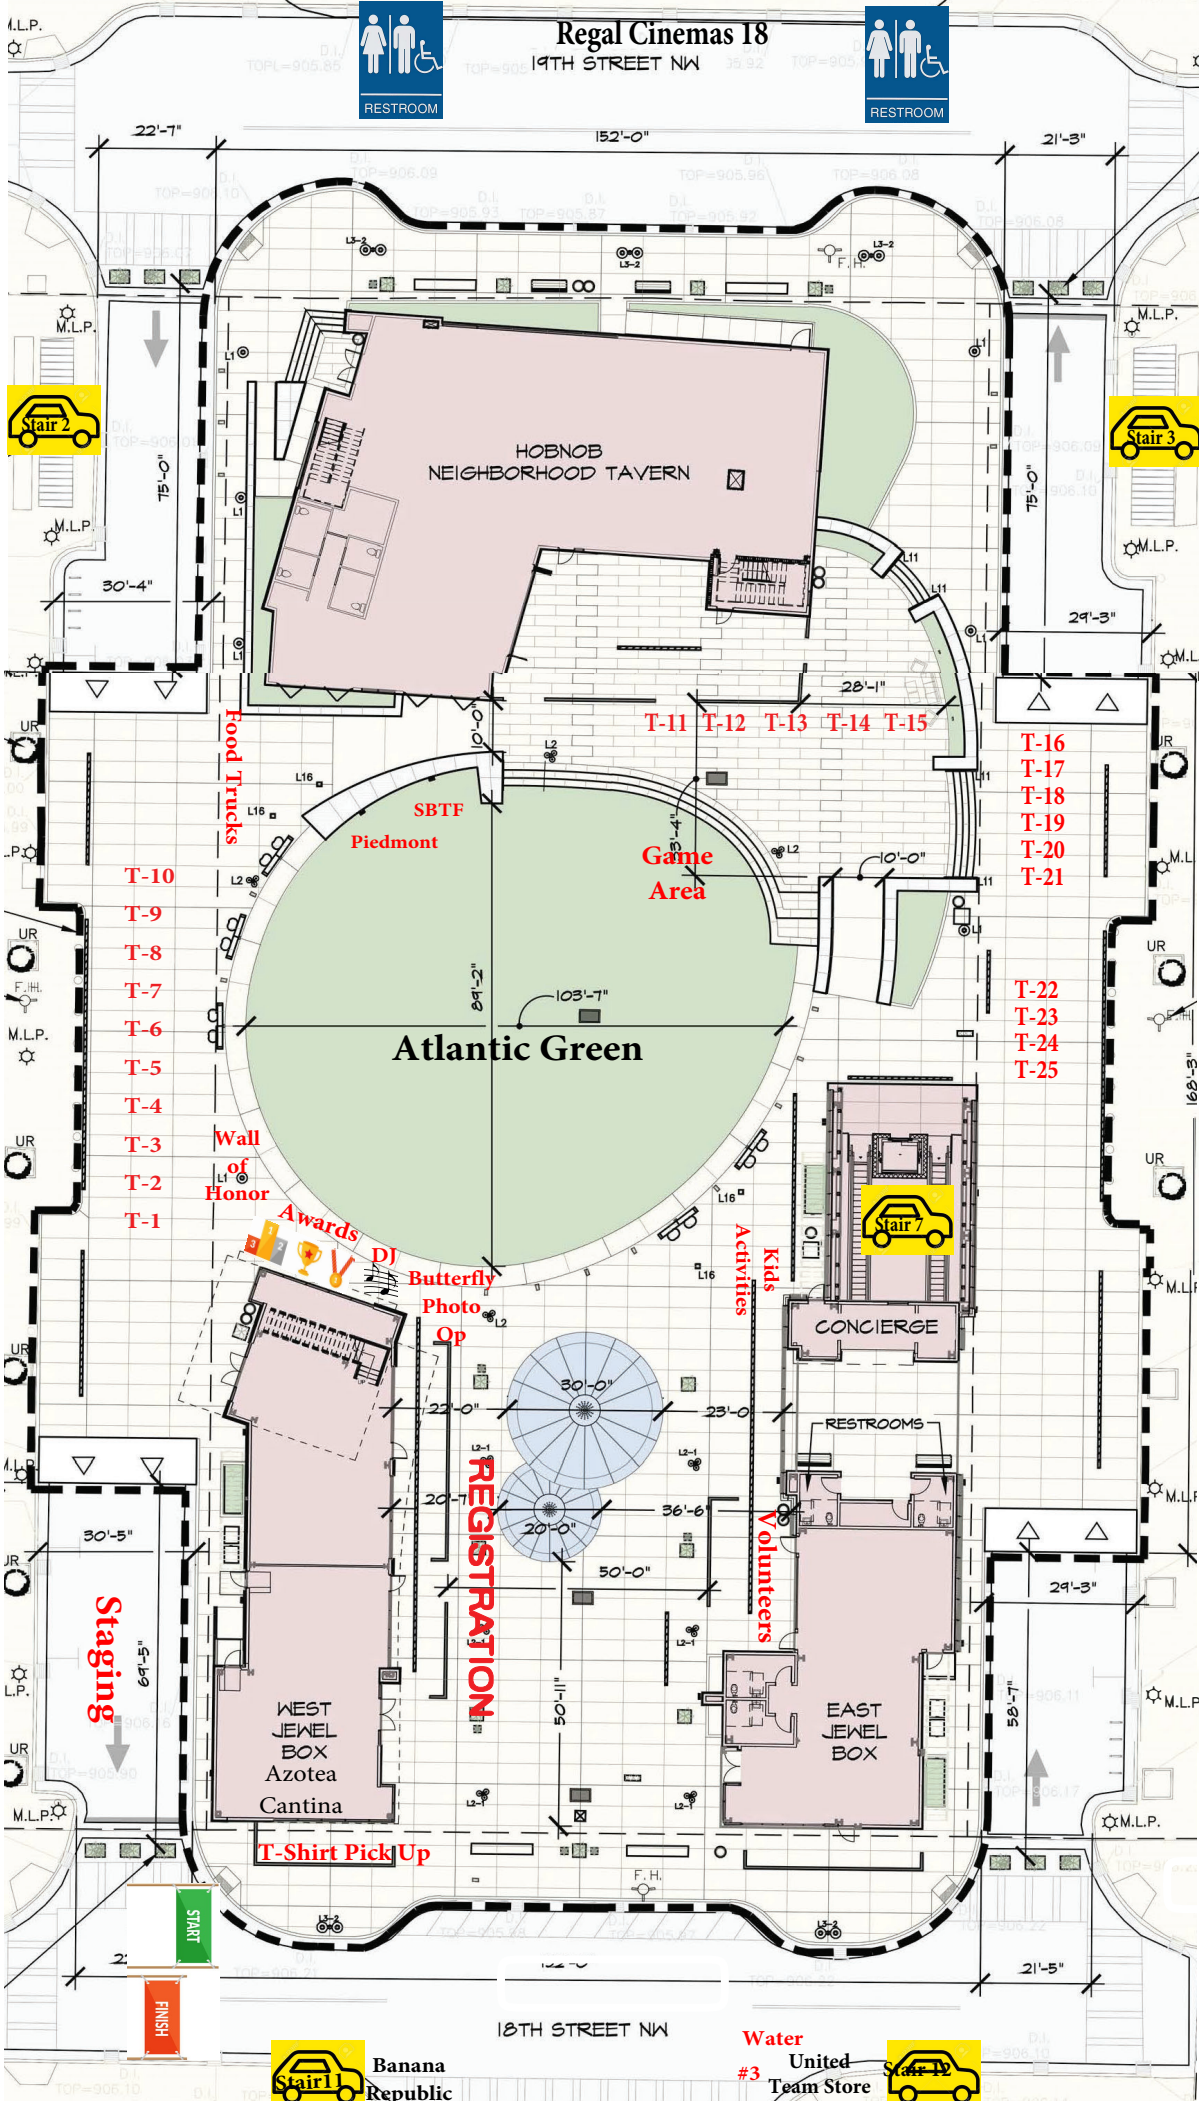

Regal Cinemas 18

19TH STREET NW

MAP IS NOT TO SCALE

T = 10x10 pop-up tent space for Individual Teams. Placement is not to scale tents will be weighted

FOREVER 21

H & M